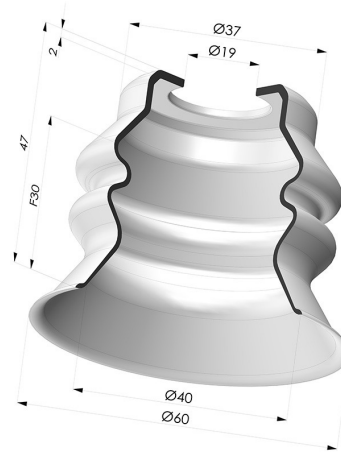

**TECHNICAL INFORMATION**

<b>Arrow :</b>	30 mm
<b>Category :</b>	With bellows
<b>Contact lip diameter :</b>	60 mm
<b>Height (in mm) :</b>	47
<b>Horizontal force :</b>	129 N
<b>inner barrel diameter :</b>	19mm
<b>Number of bellows :</b>	2.5 Bellows
<b>Range :</b>	Suction cup
<b>Series :</b>	8
<b>Shape :</b>	2.5 Bellows
<b>Vertical force :</b>	65 N

**Variants:**

Variant reference:  
**81 60SLT A**

- Color: Translucent
- CE food certified
- Matter: Silicone
- Shore Hardness: SH60

Variant reference:  
**81 60SLBLEU A**

- Color: Blue
- Matter: Silicone
- Shore Hardness: SH60

**Related products:**

**Screw G3/8" - Head Ø 23 mm - L 30 mm**

Product reference: M38T23L30