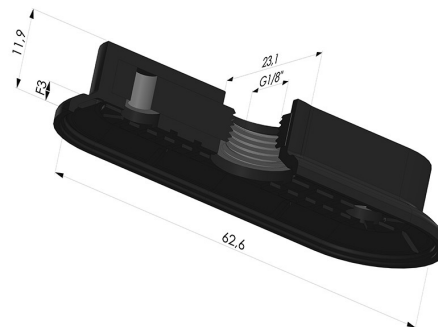

TECHNICAL INFORMATION

Arrow :	3mm
Category :	Oblong
Height (in mm) :	12
Horizontal force :	60N
inner barrel diameter :	Female G1/8"
Length :	63mm
Number of bellows :	0.5 Bellows
Range :	Suction cup
Series :	4RP
Shape :	Oblong
Vertical force :	30N
Width :	23mm

Variants:

Variant reference:

- 4RP 62NI A**
- Matter: Nitrile
- Shore Hardness: SH70