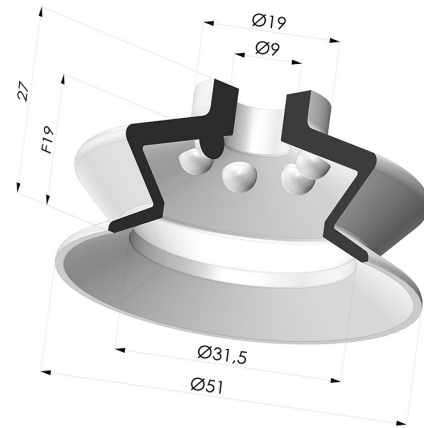

TECHNICAL INFORMATION

Arrow :	19 mm
Category :	With bellows
Color :	Blue
Contact lip diameter :	51 mm
Height (in mm) :	27
Horizontal force :	85 N
inner barrel diameter :	9 mm
Matter :	Vinyl
Number of bellows :	1.5 Bellows
Range :	Suction cup
Series :	VCS 1
Shape :	1.5 Bellows
Shore Hardness :	SH50
Top diameter :	9.5 mm
Vertical force :	43 N

Variants:

Variant reference:

VCS 1 51B

- Color: Blue
- Matter: Vinyl
- Shore Hardness: SH50

Related products:

Separable Female Fitting G1/4"
 Product reference: D

Separable Male Fitting G1/4"
 Product reference: E

Separable Female Fitting G1/8"
 Product reference: H

Separable Male Fitting G1/8"
 Product reference: I

Separable Male Fitting M6
 Product reference: M6C17