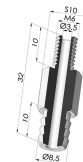

TECHNICAL INFORMATION

- Arrow :** 32 mm
Category : With bellows
Contact lip diameter : 30.5 mm
Height (in mm) : 73
Horizontal force : 26 N
inner barrel diameter : 4mm
Number of bellows : 2.5 Bellows
Range : Suction cup
Series : 8
Shape : 2.5 Bellows
Vertical force : 13 N

**Adaptor - Female
 1/8G - Female M6**

Product reference:
 F18F6

**Adaptor - Male 1/4G
 - Female M6**

Product reference:
 M14F6

**Adaptor - Male 1/8G
 - Female M6**

Product reference:
 M18F6

**Screw M6 - Head Ø
 12 mm - L 23 mm**

Product reference:
 M6T12L23

**Separable Male
 Fitting M6**

Product reference:
 M6C10L32