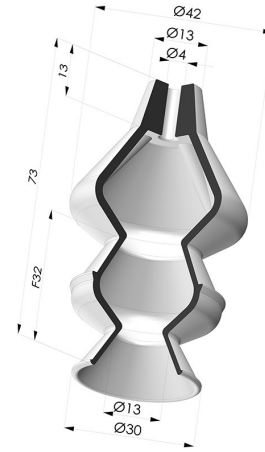

TECHNICAL INFORMATION

- Arrow :** 32 mm
Category : With bellows
Contact lip diameter : 30.5 mm
Height (in mm) : 73
Horizontal force : 26 N
inner barrel diameter : 4mm
Number of bellows : 2.5 Bellows
Range : Suction cup
Series : 8
Shape : 2.5 Bellows
Vertical force : 13 N

Variants:

Variant reference:
81 30SL A

- Color: Red food-grade CE certification
 - Matter: Silicone
 - Shore Hardness: SH40

Variant reference:
81 30SLT A

- Color: Translucent
 - CE food certified
 - Matter: Silicone
- Shore Hardness: SH40

Variant reference:
81 30SLBLEU A SH30

- Color: Blue food-grade CE certification
 - Matter: Silicone
 - Shore Hardness: SH30

Related products:

**Adaptor - Female
 G1/4" - Female M6**

Product reference:
 F14F6

**Adaptor - Female
 1/8G - Female M6**

Product reference:
 F18F6

**Adaptor - Male 1/4G
 - Female M6**

Product reference:
 M14F6

**Adaptor - Male 1/8G
 - Female M6**

Product reference:
 M18F6

**Screw M6 - Head Ø
 12 mm - L 23 mm**