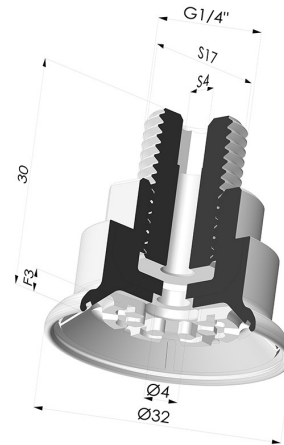

TECHNICAL INFORMATION

Arrow :	3 mm
Category :	Plates
Contact lip diameter :	32 mm
Height (in mm) :	30
Horizontal force :	35 N
inner barrel diameter :	Male G1/4"
Number of bellows :	0.5 Bellows
Range :	Suction cup
Series :	7R
Shape :	Plate
Top diameter :	Male G1/4"
Vertical force :	17.5 N

Variants:

Variant reference:

7R 32NI M14

- Color: Black
- Matter: Nitrile
- Shore Hardness: SH70