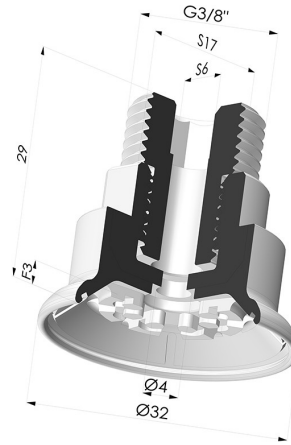

TECHNICAL INFORMATION

Arrow :	3 mm
Category :	Plates
Contact lip diameter :	32 mm
Height (in mm) :	29
Horizontal force :	35 N
inner barrel diameter :	Male G3/8"
Number of bellows :	0.5 Bellows
Range :	Suction cup
Series :	7R
Shape :	Plate
Top diameter :	Male G3/8"
Vertical force :	17.5 N

Variants:

Variant reference:

7R 32NI M38

- Color: Black
- Matter: Nitrile
- Shore Hardness: SH70