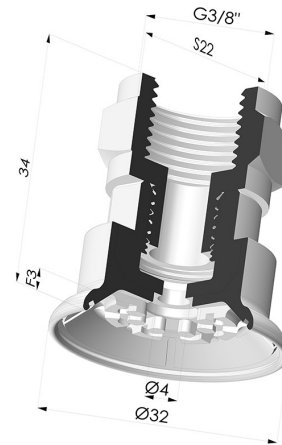

**TECHNICAL INFORMATION**

<b>Arrow :</b>	3 mm
<b>Category :</b>	Plates
<b>Contact lip diameter :</b>	32 mm
<b>Height (in mm) :</b>	34
<b>Horizontal force :</b>	35 N
<b>inner barrel diameter :</b>	Female G3/8"
<b>Number of bellows :</b>	0.5 Bellows
<b>Range :</b>	Suction cup
<b>Series :</b>	7R
<b>Shape :</b>	Plate
<b>Top diameter :</b>	Female G3/8"
<b>Vertical force :</b>	17.5 N

**Variants:**

Variant reference:

**7R 32NI F38**

- Color: Black
- Matter: Nitrile
- Shore Hardness: SH70