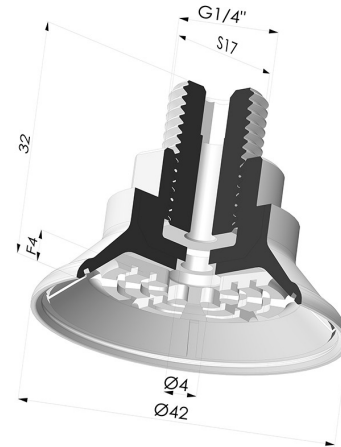

TECHNICAL INFORMATION

Arrow :	4 mm
Category :	Plates
Contact lip diameter :	42 mm
Height (in mm) :	32
Horizontal force :	11.5 N
inner barrel diameter :	Male G1/4"
Number of bellows :	0.5 Bellows
Range :	Suction cup
Series :	7R
Shape :	Plate
Top diameter :	Male G1/4"
Vertical force :	5 N

Variants:

Variant reference:

7R 42NI M14

- Color: Black
- Matter: Nitrile
- Shore Hardness: SH70