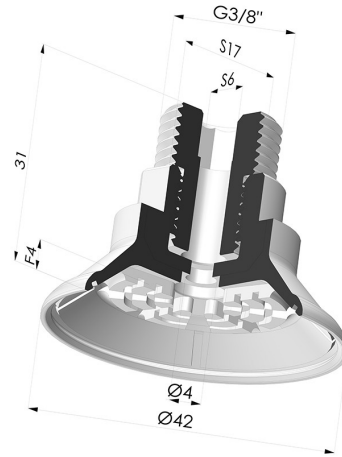

TECHNICAL INFORMATION

| | |
|--------------------------------|-------------|
| Arrow : | 4 mm |
| Category : | Plates |
| Contact lip diameter : | 42 mm |
| Height (in mm) : | 31 |
| Horizontal force : | 11.5 N |
| inner barrel diameter : | Male G3/8" |
| Number of bellows : | 0.5 Bellows |
| Range : | Suction cup |
| Series : | 7R |
| Shape : | Plate |
| Top diameter : | Male G3/8" |
| Vertical force : | 5 N |

Variants:

Variant reference:

7R 42NI M38

- Color: Black
- Matter: Nitrile
- Shore Hardness: SH70