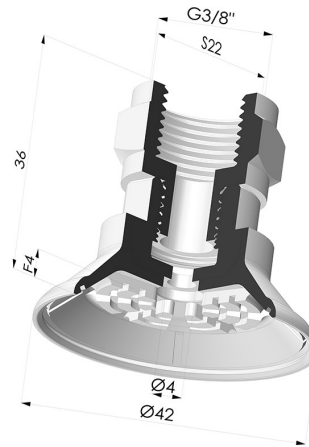

TECHNICAL INFORMATION

Arrow :	4 mm
Category :	Plates
Contact lip diameter :	42 mm
Height (in mm) :	36
Horizontal force :	11.5 N
inner barrel diameter :	Female G3/8"
Number of bellows :	0.5 Bellows
Range :	Suction cup
Series :	7R
Shape :	Plate
Top diameter :	Female G3/8"
Vertical force :	5 N

Variants:

Variant reference:

7R 42NI F38

- Color: Black
- Matter: Nitrile
- Shore Hardness: SH70