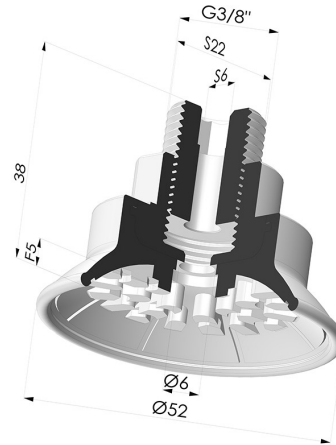

TECHNICAL INFORMATION

Arrow :	5 mm
Category :	Plates
Contact lip diameter :	52 mm
Height (in mm) :	38
Horizontal force :	90 N
inner barrel diameter :	Male G3/8"
Number of bellows :	0.5 Bellows
Range :	Suction cup
Series :	7R
Shape :	Plate
Top diameter :	Male G3/8"
Vertical force :	45 N

Variants:

Variant reference:

7R 52NI M38

- Color: Black
- Matter: Nitrile
- Shore Hardness: SH70