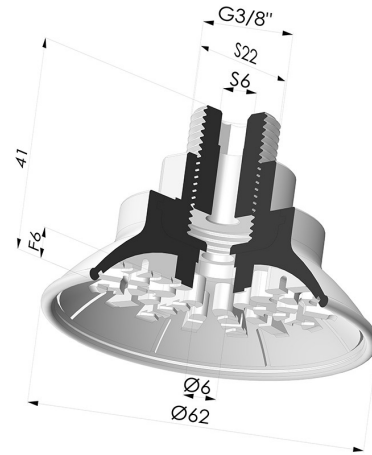

TECHNICAL INFORMATION

Arrow :	6 mm
Category :	Plates
Contact lip diameter :	62 mm
Height (in mm) :	41
Horizontal force :	126 N
inner barrel diameter :	Male G3/8"
Number of bellows :	0.5 Bellows
Range :	Suction cup
Series :	7R
Shape :	Plate
Top diameter :	Male G3/8"
Vertical force :	63 N

Variants:

Variant reference:

7R 62NI M38

- Color: Black
- Matter: Nitrile
- Shore Hardness: SH70