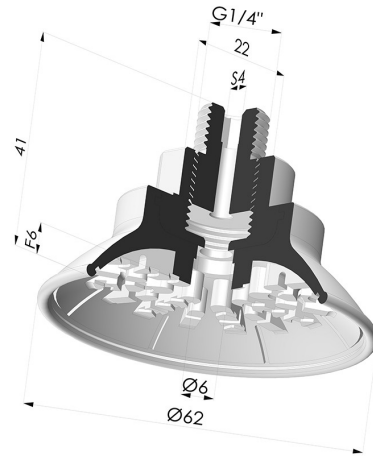

TECHNICAL INFORMATION

Arrow :	6 mm
Category :	Plates
Contact lip diameter :	62 mm
Height (in mm) :	41
Horizontal force :	126 N
inner barrel diameter :	Male G1/4"
Number of bellows :	0.5 Bellows
Range :	Suction cup
Series :	7R
Shape :	Plate
Top diameter :	Male G1/4"
Vertical force :	63 N

Variants:

Variant reference:

7R 62NI M14

- Color: Black
- Matter: Nitrile
- Shore Hardness: SH70