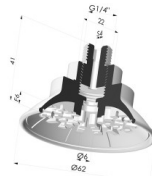

TECHNICAL INFORMATION

Arrow :	6 mm
Category :	Plates
Contact lip diameter :	62 mm
Height (in mm) :	41
Horizontal force :	126 N
inner barrel diameter :	Male G1/4"
Number of bellows :	0.5 Bellows
Range :	Suction cup
Series :	7R
Shape :	Plate
Top diameter :	Male G1/4"
Vertical force :	63 N

Variants:

Variant reference:

7R 62NI M14

- Color: Black
- Matter: Nitrile
- Shore Hardness: SH70