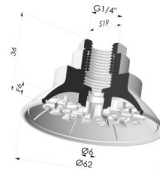

**TECHNICAL INFORMATION**

**Arrow :** 6 mm  
**Category :** Plates  
**Contact lip diameter :** 62 mm  
**Height (in mm) :** 36  
**Horizontal force :** 126 N  
**inner barrel diameter :** Female G1/4"  
**Number of bellows :** 0.5 Bellows  
**Range :** Suction cup  
**Series :** 7R  
**Shape :** Plate  
**Top diameter :** Female G1/4"  
**Vertical force :** 63 N

**Variants:**

Variant reference:

**7R 62NI F14**

- Color: Black
- Matter: Nitrile
- Shore Hardness: SH70

**Related products:**

**Male connection G1/4" - M14M14**

Product reference: M14M14

**Male connection G1/4"-G3/8" - M14M38**