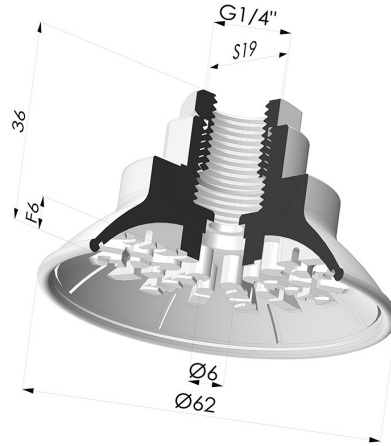

**TECHNICAL INFORMATION**

**Arrow :** 6 mm  
**Category :** Plates  
**Contact lip diameter :** 62 mm  
**Height (in mm) :** 36  
**Horizontal force :** 126 N  
**inner barrel diameter :** Female G1/4"  
**Number of bellows :** 0.5 Bellows  
**Range :** Suction cup  
**Series :** 7R  
**Shape :** Plate  
**Top diameter :** Female G1/4"  
**Vertical force :** 63 N

**Variants:**

Variant reference:

**7R 62NI F14**

- Color: Black
- Matter: Nitrile
- Shore Hardness: SH70

**Related products:**

**Male connection G1/4" - M14M14**

Product reference: M14M14

**Male connection G1/4"-G3/8" - M14M38**

Product reference: M14M38