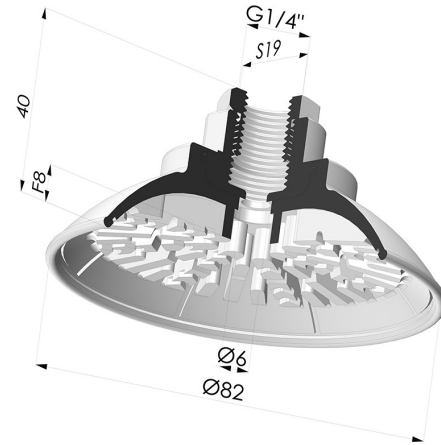

TECHNICAL INFORMATION

Arrow : 8 mm
Category : Plates
Contact lip diameter : 82 mm
Height (in mm) : 40
Horizontal force : 219 N
inner barrel diameter : Female G1/4"
Number of bellows : 0.5 Bellows
Range : Suction cup
Series : 7R
Shape : Plate
Top diameter : Female G1/4"
Vertical force : 109 N

Variants:

Variant reference:

7R 82NI F14

- Color: Black
- Matter: Nitrile
- Shore Hardness: SH70

Related products:

Male connection G1/4" - M14M14

Product reference: M14M14

Male connection G1/4"-G3/8" - M14M38

Product reference: M14M38