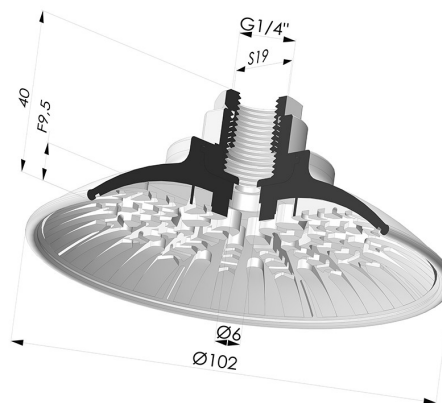

TECHNICAL INFORMATION

Arrow :	9.5 mm
Category :	Plates
Contact lip diameter :	102 mm
Height (in mm) :	40
Horizontal force :	365 N
inner barrel diameter :	Female G1/4"
Number of bellows :	0.5 Bellows
Range :	Suction cup
Series :	7R
Shape :	Plate
Top diameter :	Female G1/4"
Vertical force :	183 N

Variants:

Variant reference:

7R 102NI F14

- Color: Black
- Matter: Nitrile
- Shore Hardness: SH70

Related products:

Male connection G1/4" - M14M14

Product reference: M14M14

Male connection G3/8"-G1/4" - M38M14

Product reference: M38M14