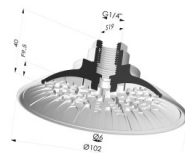

TECHNICAL INFORMATION

Arrow :	9.5 mm
Category :	Plates
Contact lip diameter :	102 mm
Height (in mm) :	40
Horizontal force :	365 N
inner barrel diameter :	Female G1/4"
Number of bellows :	0.5 Bellows
Range :	Suction cup
Series :	7R
Shape :	Plate
Top diameter :	Female G1/4"
Vertical force :	183 N

Variants:

Variant reference:

7R 102NI F14

- Color: Black
- Matter: Nitrile
- Shore Hardness: SH70

Related products:

Male connection G1/4" - M14M14

Product reference: M14M14

Male connection G3/8"-G1/4" - M38M14

Product reference: M38M14