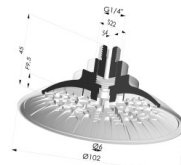

TECHNICAL INFORMATION

Arrow :	9.5 mm
Category :	Plates
Contact lip diameter :	102 mm
Height (in mm) :	45
Horizontal force :	365 N
inner barrel diameter :	Female G1/4"
Number of bellows :	0.5 Bellows
Range :	Suction cup
Series :	7R
Shape :	Plate
Top diameter :	Male G1/4"
Vertical force :	183 N

Variants:

Variant reference:

7R 102NI M14

- Color: Black
- Matter: Nitrile
- Shore Hardness: SH70