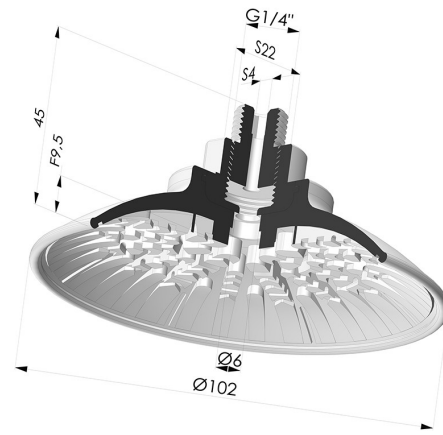

TECHNICAL INFORMATION

Arrow :	9.5 mm
Category :	Plates
Contact lip diameter :	102 mm
Height (in mm) :	45
Horizontal force :	365 N
inner barrel diameter :	Female G1/4"
Number of bellows :	0.5 Bellows
Range :	Suction cup
Series :	7R
Shape :	Plate
Top diameter :	Male G1/4"
Vertical force :	183 N

Variants:

Variant reference:

7R 102NI M14

- Color: Black
- Matter: Nitrile
- Shore Hardness: SH70