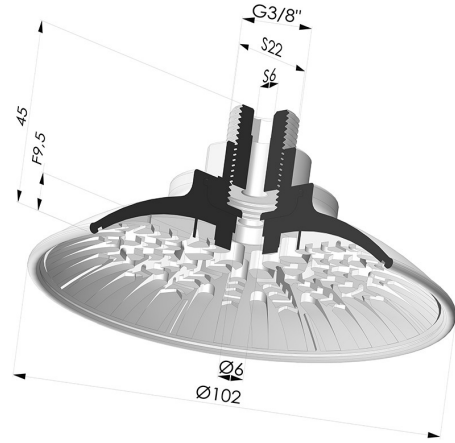

TECHNICAL INFORMATION

Arrow :	9.5 mm
Category :	Plates
Contact lip diameter :	102 mm
Height (in mm) :	45
Horizontal force :	365 N
inner barrel diameter :	Female G3/8"
Number of bellows :	0.5 Bellows
Range :	Suction cup
Series :	7R
Shape :	Plate
Top diameter :	Male G3/8"
Vertical force :	183 N

Variants:

Variant reference:

7R 102NI M38

- Color: Black
- Matter: Nitrile
- Shore Hardness: SH70