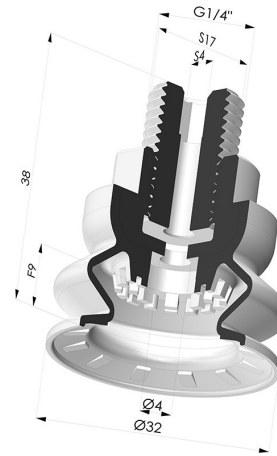

**TECHNICAL INFORMATION**

<b>Arrow :</b>	9 mm
<b>Category :</b>	With bellows
<b>Contact lip diameter :</b>	32 mm
<b>Height (in mm) :</b>	38
<b>Horizontal force :</b>	34 N
<b>inner barrel diameter :</b>	Male G1/4"
<b>Number of bellows :</b>	1.5 Bellows
<b>Range :</b>	Suction cup
<b>Series :</b>	8R
<b>Shape :</b>	1.5 Bellows
<b>Vertical force :</b>	17 N

**Variants:**

Variant reference:

**8R 32NI M14**

- Color: Black
- Matter: Nitrile
- Shore Hardness: SH70