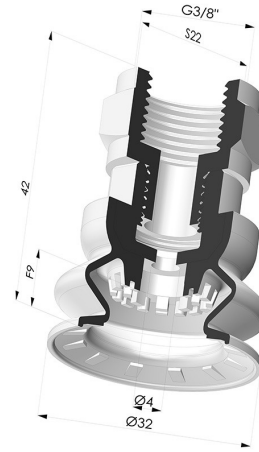

TECHNICAL INFORMATION

Arrow :	9 mm
Category :	With bellows
Contact lip diameter :	32 mm
Height (in mm) :	42
Horizontal force :	34 N
inner barrel diameter :	Female G3/8"
Number of bellows :	1.5 Bellows
Range :	Suction cup
Series :	8R
Shape :	1.5 Bellows
Vertical force :	17 N

Variants:

Variant reference:

8R 32NI F38

- Color: Black
- Matter: Nitrile
- Shore Hardness: SH70