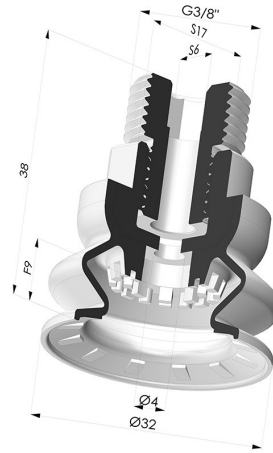

TECHNICAL INFORMATION

Arrow :	9 mm
Category :	With bellows
Contact lip diameter :	32 mm
Height (in mm) :	38
Horizontal force :	34 N
inner barrel diameter :	Male G3/8"
Number of bellows :	1.5 Bellows
Range :	Suction cup
Series :	8R
Shape :	1.5 Bellows
Vertical force :	17 N

Variants:

Variant reference:

8R 32NI M38

- Color: Black
- Matter: Nitrile
- Shore Hardness: SH70