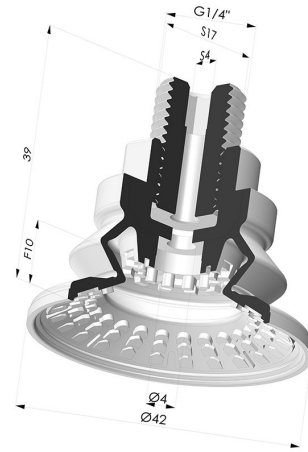

TECHNICAL INFORMATION

Arrow :	10 mm
Category :	With bellows
Contact lip diameter :	42 mm
Height (in mm) :	39
Horizontal force :	57.5 N
inner barrel diameter :	Male G1/4"
Number of bellows :	1.5 Bellows
Range :	Suction cup
Series :	8R
Shape :	1.5 Bellows
Vertical force :	29 N

Variants:

Variant reference:

8R 42NI M14

- Color: Black
- Matter: Nitrile
- Shore Hardness: SH70