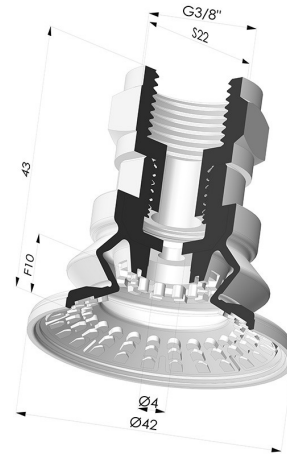

TECHNICAL INFORMATION

Arrow :	10 mm
Category :	With bellows
Contact lip diameter :	42 mm
Height (in mm) :	43
Horizontal force :	57.5 N
inner barrel diameter :	Female G3/8"
Number of bellows :	1.5 Bellows
Range :	Suction cup
Series :	8R
Shape :	1.5 Bellows
Vertical force :	29 N

Variants:

Variant reference:

8R 42NI F38

- Color: Black
- Matter: Nitrile
- Shore Hardness: SH70