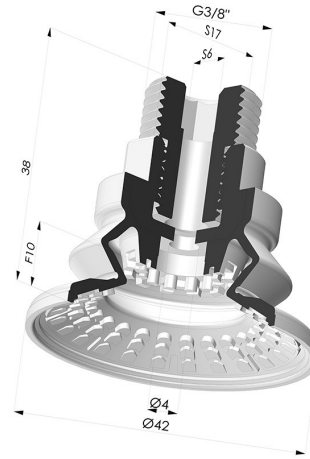

TECHNICAL INFORMATION

Arrow :	10 mm
Category :	With bellows
Contact lip diameter :	42 mm
Height (in mm) :	38
Horizontal force :	57.5 N
inner barrel diameter :	Male G3/8"
Number of bellows :	1.5 Bellows
Range :	Suction cup
Series :	8R
Shape :	1.5 Bellows
Vertical force :	29 N

Variants:

Variant reference:

8R 42NI M38

- Color: Black
- Matter: Nitrile
- Shore Hardness: SH70