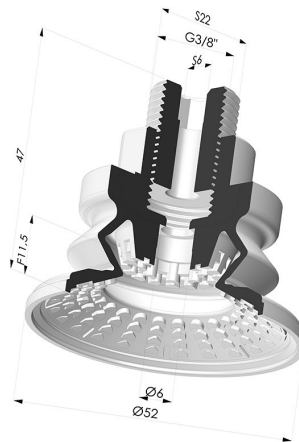

TECHNICAL INFORMATION

Arrow :	11.5 mm
Category :	With bellows
Contact lip diameter :	52 mm
Height (in mm) :	47
Horizontal force :	88 N
inner barrel diameter :	Male G3/8"
Number of bellows :	1.5 Bellows
Range :	Suction cup
Series :	8R
Shape :	1.5 Bellows
Vertical force :	44 N

Variants:

Variant reference:

8R 52NI M38

- Color: Black
- Matter: Nitrile
- Shore Hardness: SH70