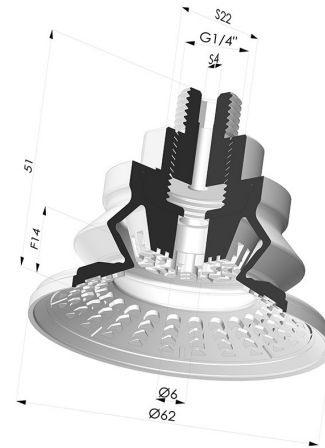

TECHNICAL INFORMATION

Arrow :	14 mm
Category :	With bellows
Contact lip diameter :	62 mm
Height (in mm) :	51
Horizontal force :	140 N
inner barrel diameter :	Male G1/4"
Number of bellows :	1.5 Bellows
Range :	Suction cup
Series :	8R
Shape :	1.5 Bellows
Vertical force :	69.5 N

Variants:

Variant reference:

8R 62NI M14

- Color: Black
- Matter: Nitrile
- Shore Hardness: SH70