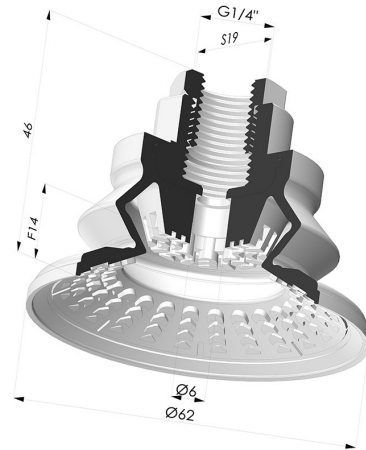

**TECHNICAL INFORMATION**

<b>Arrow :</b>	14 mm
<b>Category :</b>	With bellows
<b>Contact lip diameter :</b>	62 mm
<b>Height (in mm) :</b>	46
<b>Horizontal force :</b>	140 N
<b>inner barrel diameter :</b>	Female G1/4"
<b>Number of bellows :</b>	1.5 Bellows
<b>Range :</b>	Suction cup
<b>Series :</b>	8R
<b>Shape :</b>	1.5 Bellows
<b>Vertical force :</b>	69.5 N

**Variants:**

Variant reference:

**8R 62NI F14**

- Color: Black
- Matter: Nitrile
- Shore Hardness: SH70