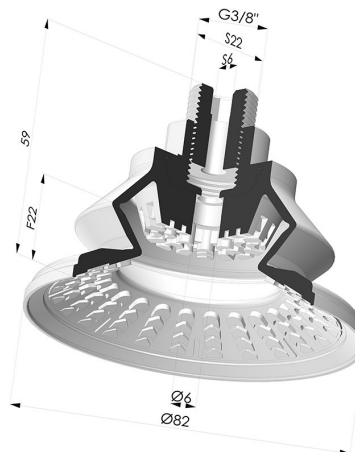

TECHNICAL INFORMATION

Arrow :	22 mm
Category :	With bellows
Contact lip diameter :	82 mm
Height (in mm) :	59
Horizontal force :	234 N
inner barrel diameter :	Male G3/8"
Number of bellows :	1.5 Bellows
Range :	Suction cup
Series :	8R
Shape :	1.5 Bellows
Vertical force :	117 N

Variants:

Variant reference:

8R 82NI M38

- Color: Black
- Matter: Nitrile
- Shore Hardness: SH70