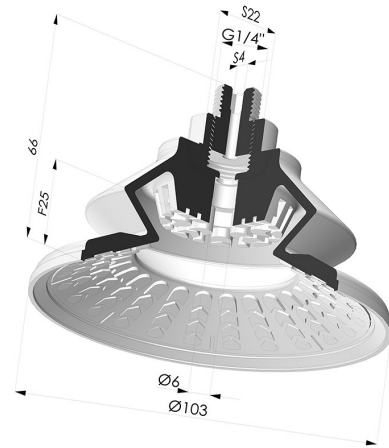

**TECHNICAL INFORMATION**

<b>Arrow :</b>	25 mm
<b>Category :</b>	With bellows
<b>Contact lip diameter :</b>	103 mm
<b>Height (in mm) :</b>	66
<b>Horizontal force :</b>	360 N
<b>inner barrel diameter :</b>	Male G1/4"
<b>Number of bellows :</b>	1.5 Bellows
<b>Range :</b>	Suction cup
<b>Series :</b>	8R
<b>Shape :</b>	1.5 Bellows
<b>Vertical force :</b>	180 N

**Variants:**

Variant reference:

**8R 102NI M14**

- Color: Black
- Matter: Nitrile
- Shore Hardness: SH70