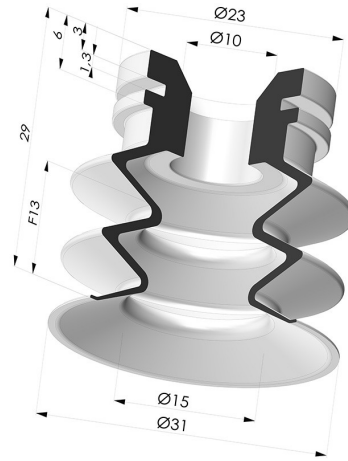

TECHNICAL INFORMATION

Arrow :	13 mm
Category :	With bellows
Contact lip diameter :	30 mm
Height (in mm) :	29
Horizontal force :	34 N
inner barrel diameter :	10mm
Number of bellows :	2.5 Bellows
Range :	Suction cup
Series :	8SC
Shape :	2.5 Bellows
Vertical force :	17 N

Variants:

Variant reference:

8SC 30-2SL A

- Color: Red food-grade CE certification
 - Matter: Silicone
 - Shore Hardness: SH40

Related products:

Separable Female Fitting G1/4"
 Product reference: D

Separable Male Fitting G1/4"
 Product reference: E

Separable Female Fitting G1/8"
 Product reference: H

Separable Male Fitting G1/8"
 Product reference: I

Separable Male Fitting M6
 Product reference: M6C17