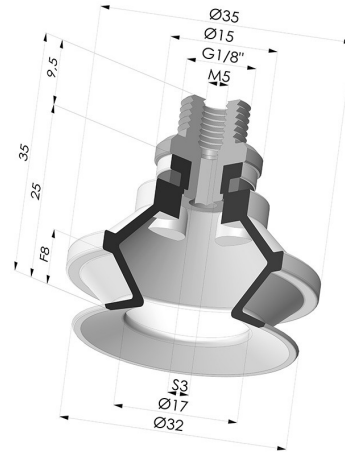

TECHNICAL INFORMATION

Arrow :	8 mm
Category :	With bellows
Contact lip diameter :	31.8 mm
Height (in mm) :	31
Horizontal force :	31 N
inner barrel diameter :	Male G1/8"
Number of bellows :	1.5 Bellows
Range :	Suction cup
Series :	91
Shape :	1.5 Bellows
Vertical force :	15.5 N

Variants:

Variant reference:
91 30SL M18D

- Color: Red food-grade CE certification
 - Matter: Silicone
 - Shore Hardness: SH60

Variant reference:
91 30NI M18D

- Color: Black
 - Matter: Nitrile
 - Shore Hardness: SH50