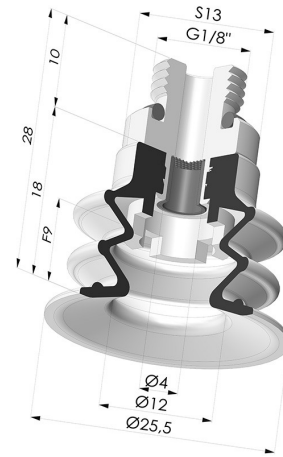

TECHNICAL INFORMATION

Arrow :	9 mm
Category :	With bellows
Contact lip diameter :	25 mm
Height (in mm) :	28
Horizontal force :	20 N
inner barrel diameter :	Male G1/8"
Number of bellows :	2.5 Bellows
Range :	Suction cup
Series :	96
Shape :	2.5 Bellows
Vertical force :	10 N

Variants:

Variant reference:
96 25SLT M18D-4-F

- Color: Translucent
- CE food certified
- Matter: Silicone
- Shore Hardness: SH60

Variant reference:
96 25NI M18D-4-F

- Color: Black
- Matter: Nitrile
- Shore Hardness: SH50

Variant reference:
96 25NR M18D-4-F

- Color: Gray
- Matter: Natural rubber
- Shore Hardness: SH50

Variant reference:
96 25SL M18D-4-F

- Color: Red food-grade CE certification
- Matter: Silicone
- Shore Hardness: SH60