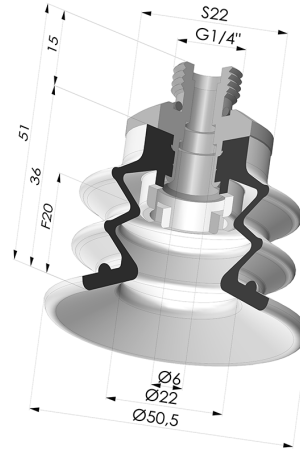

TECHNICAL INFORMATION

Arrow :	20 mm
Category :	With bellows
Contact lip diameter :	50 mm
Height (in mm) :	51
Horizontal force :	78.5 N
inner barrel diameter :	Male G1/4"
Number of bellows :	2.5 Bellows
Range :	Suction cup
Series :	96B
Shape :	2.5 Bellows
Vertical force :	39 N

Variants:

Variant reference:

96B 50PU 14D-2

- Color: Green
- Matter: Polyurethane
- Shore Hardness: SH60