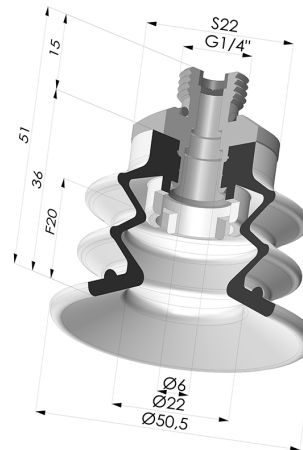

TECHNICAL INFORMATION

Arrow :	20 mm
Category :	With bellows
Contact lip diameter :	50 mm
Height (in mm) :	51
Horizontal force :	78.5 N
inner barrel diameter :	Male G1/4"
Number of bellows :	2.5 Bellows
Range :	Suction cup
Series :	96B
Shape :	2.5 Bellows
Vertical force :	39 N

Variants:

Variant reference:
96B 50PU 14D-2-F

- Color: Green
- Matter: Polyurethane
- Shore Hardness: SH60