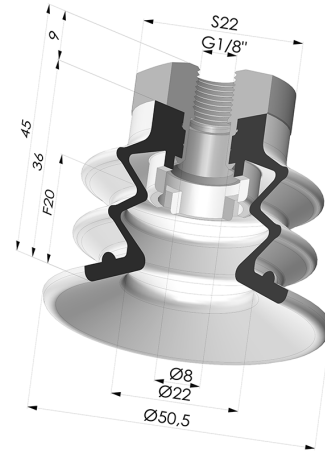

TECHNICAL INFORMATION

Arrow :	20 mm
Category :	With bellows
Contact lip diameter :	50 mm
Height (in mm) :	45
Horizontal force :	78.5 N
inner barrel diameter :	Female G1/8"
Number of bellows :	2.5 Bellows
Range :	Suction cup
Series :	96B
Shape :	2.5 Bellows
Vertical force :	39 N

Variants:

Variant reference:

96B 50PU 18D-2

- Color: Green
- Matter: Polyurethane
- Shore Hardness: SH60