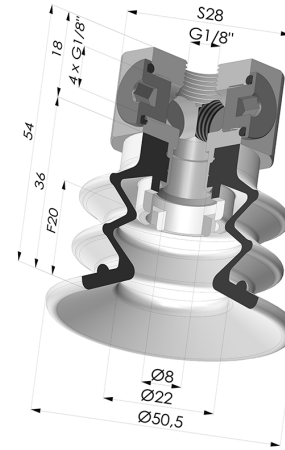

TECHNICAL INFORMATION

Arrow :	20 mm
Category :	With bellows
Contact lip diameter :	50 mm
Height (in mm) :	54
Horizontal force :	78.5 N
inner barrel diameter :	Female G1/8"
Number of bellows :	2.5 Bellows
Range :	Suction cup
Series :	96B
Shape :	2.5 Bellows
Vertical force :	39 N

Variants:

Variant reference:

96B 50PU 18D-3-BD

- Color: Green
- Matter: Polyurethane
- Shore Hardness: SH60