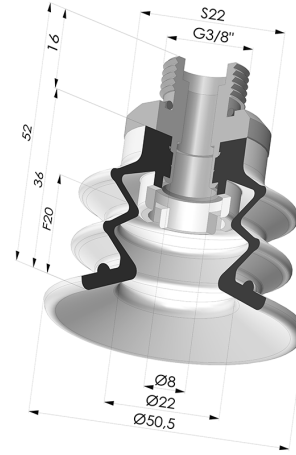

**TECHNICAL INFORMATION**

<b>Arrow :</b>	20 mm
<b>Category :</b>	With bellows
<b>Contact lip diameter :</b>	50 mm
<b>Height (in mm) :</b>	52
<b>Horizontal force :</b>	78.5 N
<b>inner barrel diameter :</b>	Male G3/8"
<b>Number of bellows :</b>	2.5 Bellows
<b>Range :</b>	Suction cup
<b>Series :</b>	96B
<b>Shape :</b>	2.5 Bellows
<b>Vertical force :</b>	39 N

**Variants:**

Variant reference:

**96B 50PU 38D-2**

- Color: Green
- Matter: Polyurethane
- Shore Hardness: SH60