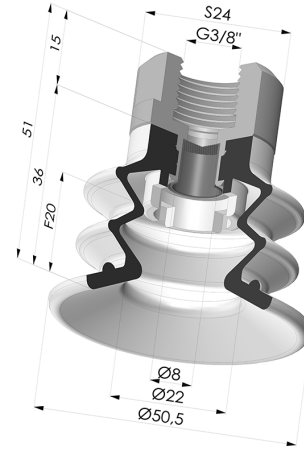

TECHNICAL INFORMATION

Arrow :	20 mm
Category :	With bellows
Contact lip diameter :	50 mm
Height (in mm) :	51
Horizontal force :	78.5 N
inner barrel diameter :	Female G3/8"
Number of bellows :	2.5 Bellows
Range :	Suction cup
Series :	96B
Shape :	2.5 Bellows
Vertical force :	39 N

Variants:

Variant reference:

96B 50PU F38D-4-F

- Color: Green
- Matter: Polyurethane
- Shore Hardness: SH60