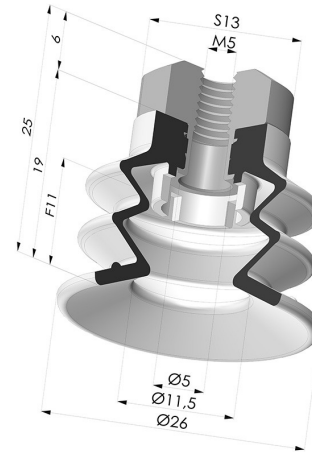

TECHNICAL INFORMATION

Arrow :	11 mm
Category :	With bellows
Contact lip diameter :	25 mm
Height (in mm) :	25
Horizontal force :	22 N
inner barrel diameter :	M5
Number of bellows :	2.5 Bellows
Range :	Suction cup
Series :	96B
Shape :	2.5 Bellows
Vertical force :	11 N

Variants:

Variant reference:

96B 25PU FM5

- Color: Green
- Matter: Polyurethane
- Shore Hardness: SH60