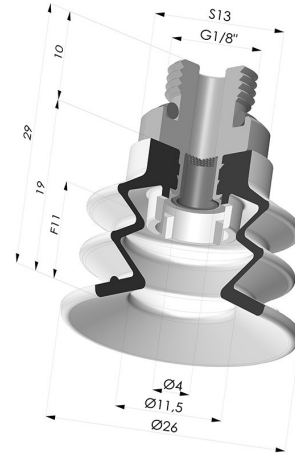

TECHNICAL INFORMATION

Arrow :	11 mm
Category :	With bellows
Contact lip diameter :	25 mm
Height (in mm) :	29
Horizontal force :	22 N
inner barrel diameter :	Male G1/8"
Number of bellows :	2.5 Bellows
Range :	Suction cup
Series :	96B
Shape :	2.5 Bellows
Vertical force :	11 N

Variants:

Variant reference:

96B 25PU M18D-4-F

- Color: Green
- Matter: Polyurethane
- Shore Hardness: SH60