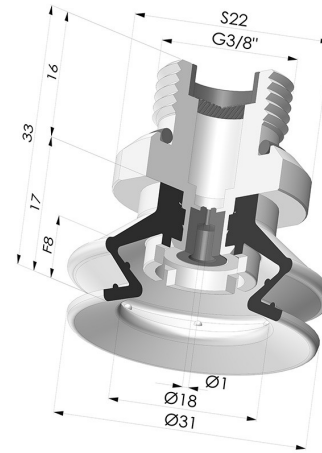

TECHNICAL INFORMATION

Arrow :	8 mm
Category :	With bellows
Contact lip diameter :	31 mm
Height (in mm) :	33
Horizontal force :	30 N
inner barrel diameter :	Male G3/8"
Number of bellows :	1.5 Bellows
Range :	Suction cup
Series :	97B
Shape :	1.5 Bellows
Vertical force :	15 N

Variants:

Variant reference:

97B 30PU 38D-2-GIC

- Color: Green
- Matter: Polyurethane
- Shore Hardness: SH60