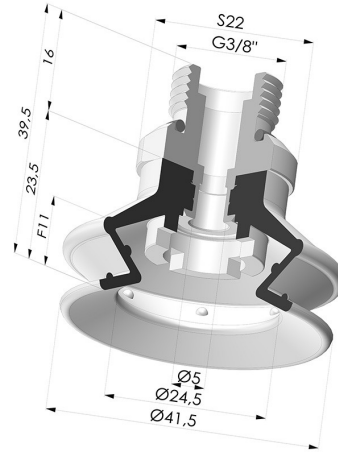

**TECHNICAL INFORMATION**

<b>Arrow :</b>	11 mm
<b>Category :</b>	With bellows
<b>Contact lip diameter :</b>	41.5 mm
<b>Height (in mm) :</b>	39.5
<b>Horizontal force :</b>	54.5 N
<b>inner barrel diameter :</b>	G3/8"
<b>Number of bellows :</b>	1.5 Bellows
<b>Range :</b>	Suction cup
<b>Series :</b>	97B
<b>Shape :</b>	1.5 Bellows
<b>Vertical force :</b>	28.2 N

**Variants:**

Variant reference:

**97B 40PU 38D-2**

- Color: Green
- Matter: Polyurethane
- Shore Hardness: SH60