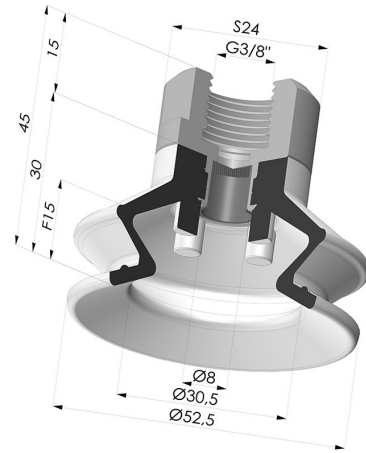

TECHNICAL INFORMATION

Arrow :	15 mm
Category :	With bellows
Contact lip diameter :	52.5 mm
Height (in mm) :	45
Horizontal force :	54.5 N
inner barrel diameter :	Female G3/8"
Number of bellows :	1.5 Bellows
Range :	Suction cup
Series :	97B
Shape :	1.5 Bellows
Vertical force :	27 N

Variants:

Variant reference:

97B 50PU F38D-4-F

- Color: Green
- Matter: Polyurethane
- Shore Hardness: SH60