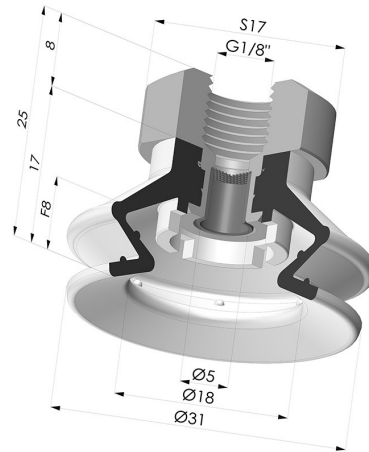

TECHNICAL INFORMATION

Arrow :	8 mm
Category :	With bellows
Contact lip diameter :	31 mm
Height (in mm) :	25
Horizontal force :	31 N
inner barrel diameter :	Female G1/8"
Number of bellows :	1.5 Bellows
Range :	Suction cup
Series :	97C
Shape :	1.5 Bellows
Vertical force :	15.5 N

Variants:

Variant reference:

97C 30PU 18D-2-F

- Color: Green / Yellow
- Matter: Polyurethane
- Shore Hardness: SH60 / SH30