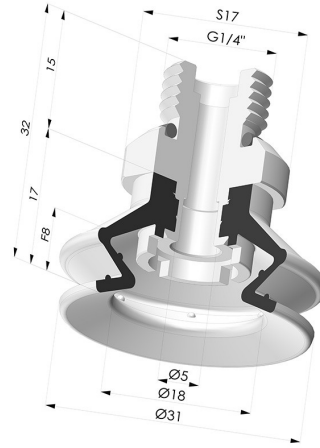

TECHNICAL INFORMATION

Arrow :	8 mm
Category :	With bellows
Contact lip diameter :	31 mm
Height (in mm) :	32
Horizontal force :	30 N
inner barrel diameter :	Male G1/4"
Number of bellows :	1.5 Bellows
Range :	Suction cup
Series :	97C
Shape :	1.5 Bellows
Vertical force :	15 N

Variants:

Variant reference:

97C 30PU 14D-2

- Color: Green / Yellow
- Matter: Polyurethane
- Shore Hardness: SH60 / SH30