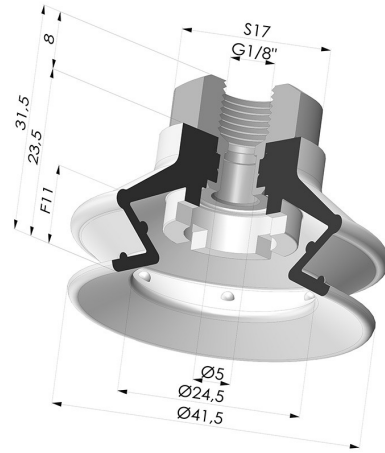

TECHNICAL INFORMATION

Arrow :	11 mm
Category :	With bellows
Contact lip diameter :	41.4 mm
Height (in mm) :	31.5
Horizontal force :	54.5 N
inner barrel diameter :	Female G1/8"
Number of bellows :	1.5 Bellows
Range :	Suction cup
Series :	97C
Shape :	1.5 Bellows
Vertical force :	27 N

Variants:

Variant reference:

97C 40PU 18D-2

- Color: Green / Yellow
- Matter: Polyurethane
- Shore Hardness: SH60 / SH30