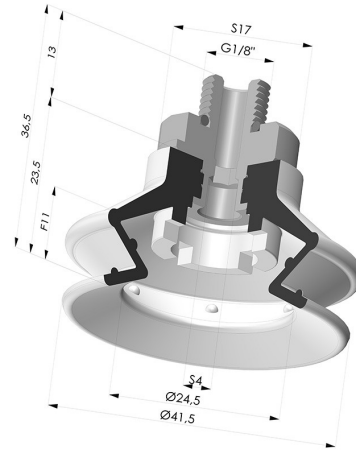

TECHNICAL INFORMATION

Arrow :	11 mm
Category :	With bellows
Contact lip diameter :	41.4 mm
Height (in mm) :	36.5
Horizontal force :	54.5 N
inner barrel diameter :	Male G3/8"
Number of bellows :	1.5 Bellows
Range :	Suction cup
Series :	97C
Shape :	1.5 Bellows
Vertical force :	27 N

Variants:

Variant reference:

97C 40PU M18D-4

- Color: Green / Yellow
- Matter: Polyurethane
- Shore Hardness: SH60 / SH30