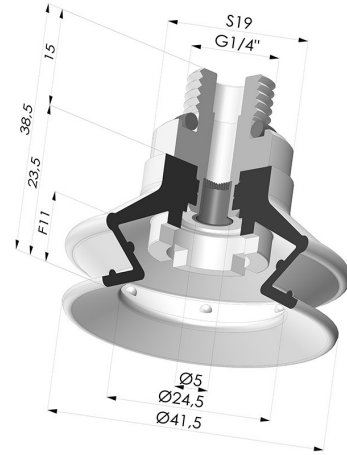

TECHNICAL INFORMATION

Arrow :	11 mm
Category :	With bellows
Contact lip diameter :	41.4 mm
Height (in mm) :	38.5
Horizontal force :	54.5 N
inner barrel diameter :	Male G1/4"
Number of bellows :	1.5 Bellows
Range :	Suction cup
Series :	97C
Shape :	1.5 Bellows
Vertical force :	27 N

Variants:

Variant reference:

97C 40PU M14D-4-F

- Color: Green / Yellow
- Matter: Polyurethane
- Shore Hardness: SH60 / SH30