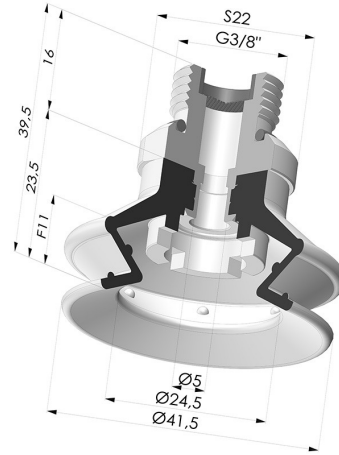

**TECHNICAL INFORMATION**

<b>Arrow :</b>	11 mm
<b>Category :</b>	With bellows
<b>Contact lip diameter :</b>	41.4 mm
<b>Height (in mm) :</b>	39.5
<b>Horizontal force :</b>	54.5 N
<b>inner barrel diameter :</b>	Male G3/8"
<b>Number of bellows :</b>	1.5 Bellows
<b>Range :</b>	Suction cup
<b>Series :</b>	97C
<b>Shape :</b>	1.5 Bellows
<b>Vertical force :</b>	27 N

**Variants:**

Variant reference:

**97C 40PU 38D-2-F**

- Color: Green / Yellow
- Matter: Polyurethane
- Shore Hardness: SH60 / SH30