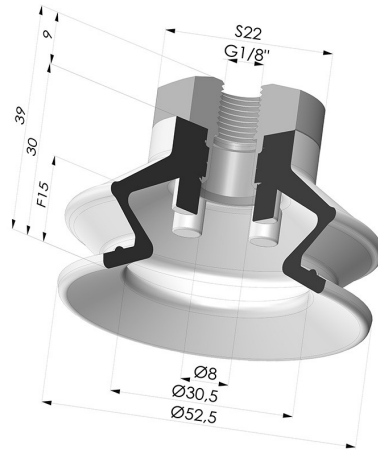

TECHNICAL INFORMATION

Arrow :	15 mm
Category :	With bellows
Contact lip diameter :	52.5 mm
Height (in mm) :	39
Horizontal force :	90 N
inner barrel diameter :	Female G1/8"
Number of bellows :	1.5 Bellows
Range :	Suction cup
Series :	97C
Shape :	1.5 Bellows
Vertical force :	45 N

Variants:

Variant reference:
97C 50PU 18D-2

- Color: Green / Yellow
- Matter: Polyurethane
- Shore Hardness: SH60 / SH30